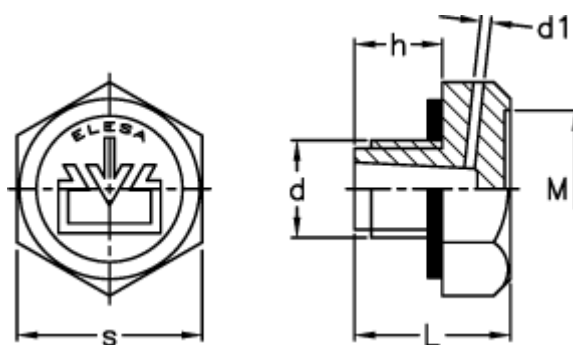

Article number: 2311058675

Description: E+G Oil fill plug, w/breather hole
TCDF.1/2, black

Measures

d = G 1/2

d1 = 2

h = 11

L = 18

M = 20.5

s = 26

Tightening torque N m = 8 til 10